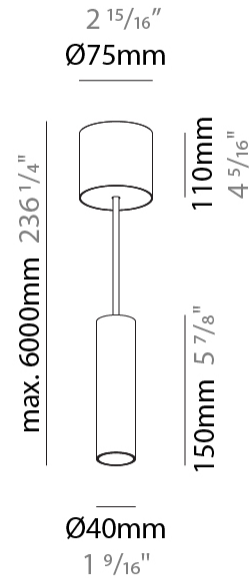

GENERAL

Series: Hangover
Subseries: Hangover Monopoint Surface Canopy
Brand: Prolicht
Division: Architectural
Mounting Type: Suspension
Mounting Location: Ceiling
Subcategory: Pendant

PHYSICAL

Shape: Cylinder
Diameter (mm): 40
Diameter (in): 1 9/16
Height (mm): 150
Height (in): 5 7/8
Max. Overall Height (mm): 2150
Max. Overall Height (in): 84 5/8
Light Distribution: Downlight
Weight (kg): 0.75
Weight (lbs): 1.65
Diffuser: Shine Ring 0-6
Fixture Finish: SSR / BKV / CWI / CRY / HAB / UFT / ITA / RUA / FTG / MYG / LOD / PUS / FRO / FUP / KIA / POP / BLS / SPG / MEY / GOH / GUM / CHC / COM / ABZ / JAG / OBR / MOS / ROR
Fixture Material: Aluminum
Cable Details: 2000mm / 6000mm Cable in White / Black / Orange / Red

ELECTRICAL

Lamp Type: LED (Zhaga Standard)
Input Wattage (W): 10.9
Total Output Wattage (W): 9
Dimming: Non-Dimmable
Driver Included: Yes
Driver Location: Integrated
Driver Type: Constant Current
Driver Class: Class 2
Input Voltage (V): 120
Constant Current (MA): 500
Upon Request: Remote: 0-10Vdc dimming / Phase dimming 120Vac

LED

Number of LEDs: 1
Color Temperature (°K): 2700 / 3000 / 4000
Max. Delivered Lumen (lm): 842
CRI: >90 CRI
Lamp Life (hrs): 50000

OPTICAL

Reflector: 40 / 50

RATINGS AND CERTIFICATIONS

Certified By: Certified for North American Standards
IP rating: IP20